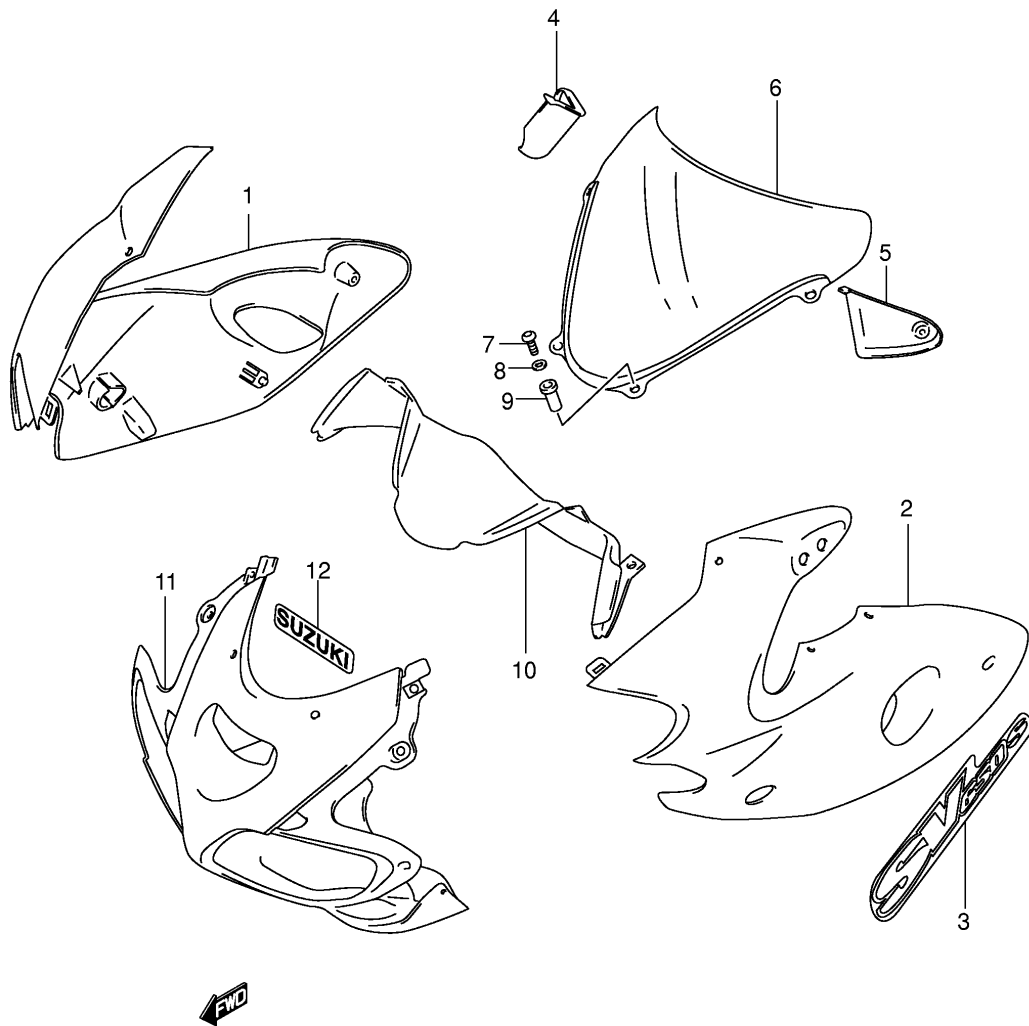

Ref No	Part No	Description
1	94401-20F00-Y7E	Cowl Assy, Side Rh (blue)
1	94401-20F00-Y7L	Cowl Assy, Side Rh (black)
1	94401-20F00-Y7M	Cowl Assy, Side Rh (red)
1	94401-20F00-Y9F	Cowl Assy, Side Rh (yellow)
2	94402-20F00-Y7E	Cowl Assy, Side Lh (blue)
2	94402-20F00-Y7L	Cowl Assy, Side Lh (black)
2	94402-20F00-Y7M	Cowl Assy, Side Lh (red)
2	94402-20F00-Y9F	Cowl Assy, Side Lh (yellow)
3	68181-20F00-N0J	. Emblem
3	68181-20F00-N0G	. Emblem
3	68181-20F00-N0H	. Emblem
3	68181-20F00-N0K	. Emblem
4	94413-19F00	Panel, Upper Rh
5	94423-19F00	Panel, Upper Lh
6	94611-19F00	Window Screen
7	09139-05025	Screw (5x14)
8	08322-01053	Washer
9	09159-05019	Nut
10	94630-19F00	Panel, Meter
11	94403-19F00-Y7E	Cowling Assy, Center (blue)
11	94403-19F00-Y7L	Cowling Assy, Center (black)
11	94403-19F00-Y7M	Cowling Assy, Center (red)
11	94403-19F00-Y9F	Cowling Assy, Center (yellow)
12	68641-19F00-20G	. Emblem, "suzuki" (gray)
12	68641-19F00-1ZY	. Emblem, "suzuki" (gray)